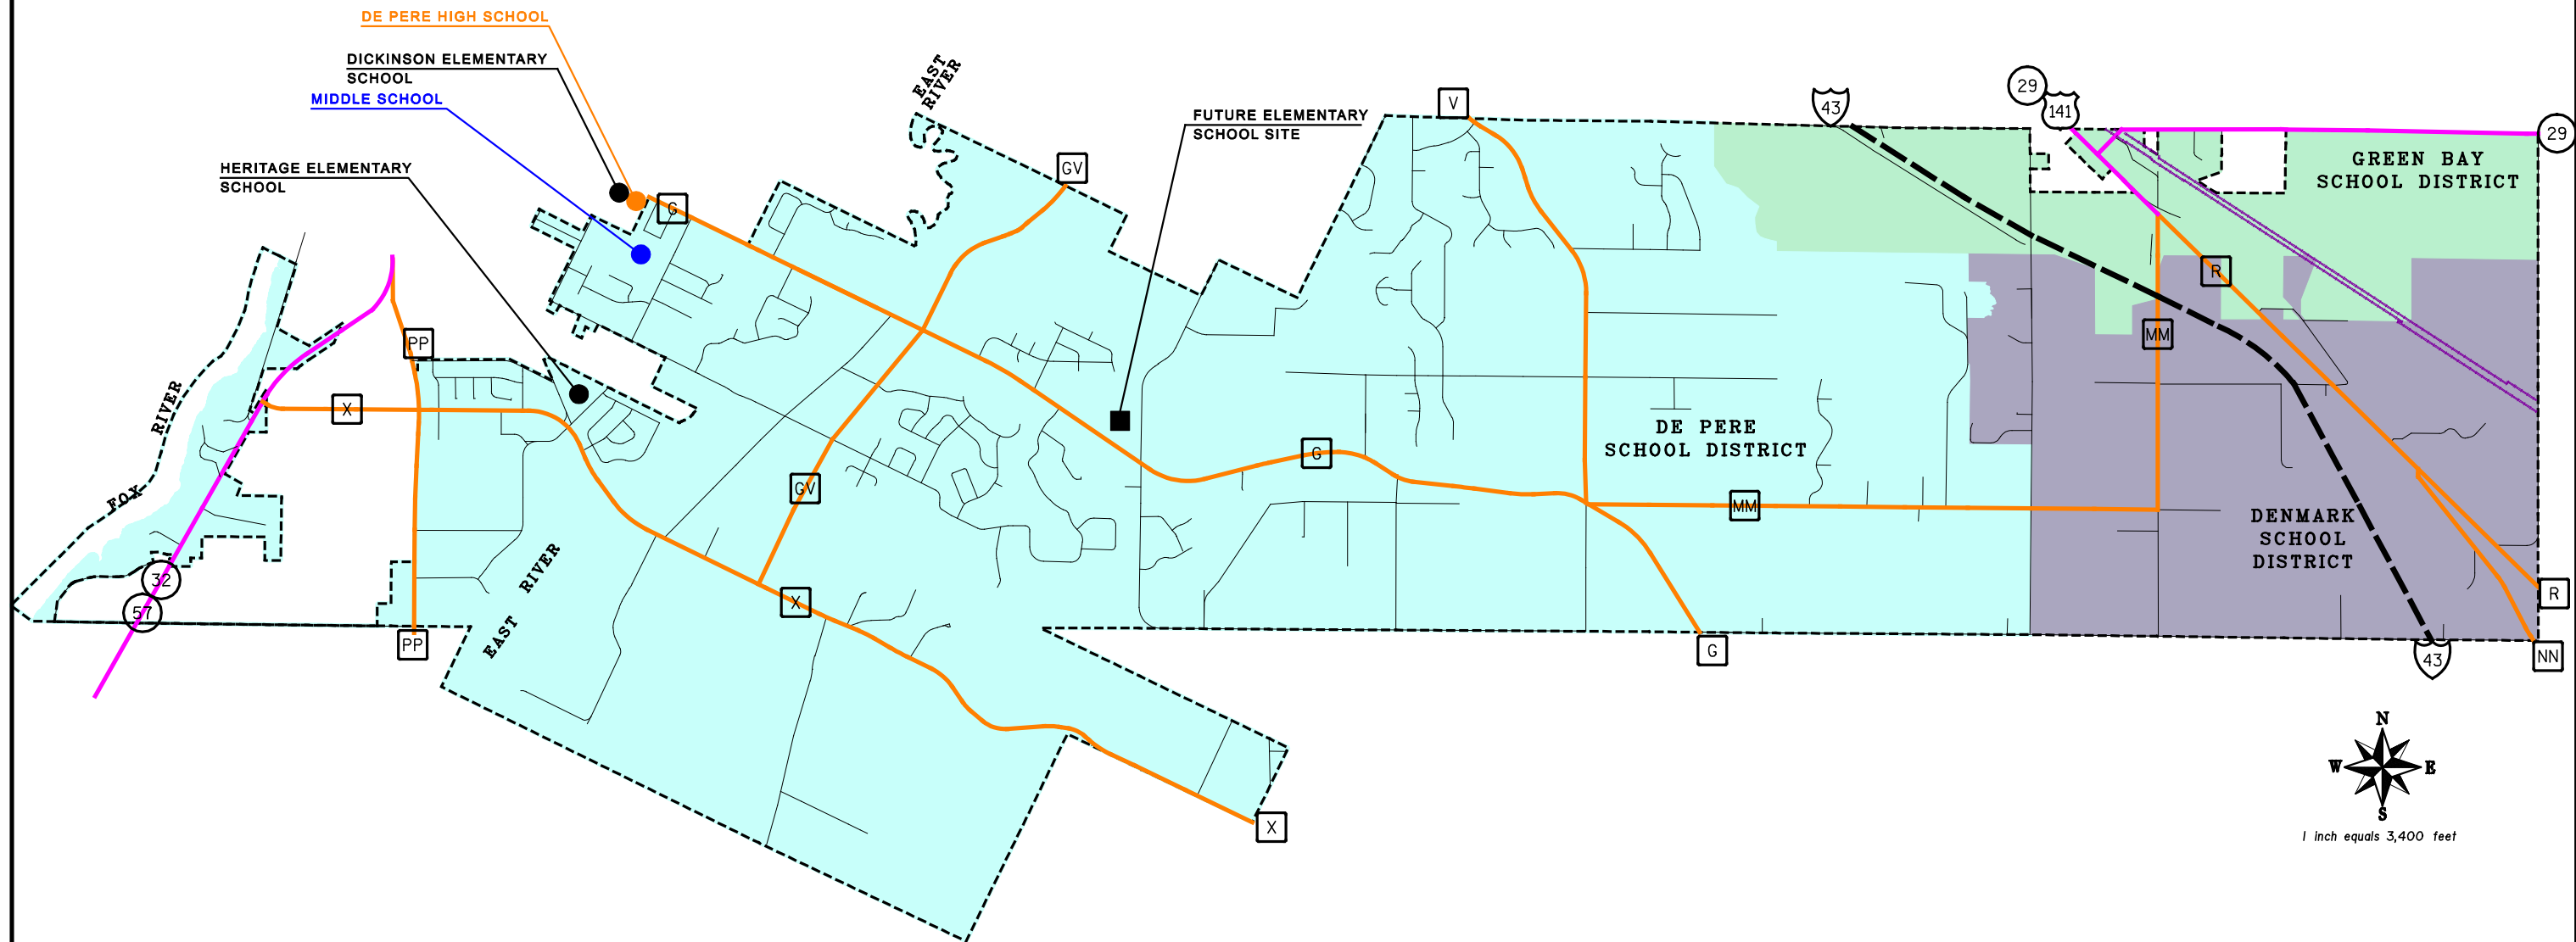

# LEDGEVIEW SCHOOL DISTRICT MAP

**LEGEND**

- INTERSTATE and FEDERAL HIGHWAYS
- STATE HIGHWAYS
- COUNTY ROADS
- TOWN ROADS
- RIVERS, STREAMS and LAKES
- RAILROAD
- LEDGEVIEW BOUNDARY

- ELEMENTARY SCHOOL
- MIDDLE SCHOOL
- HIGH SCHOOL
- FUTURE ELEMENTARY SCHOOL

**SCHOOL DISTRICT BOUNDARY**

- DE PERE
- DENMARK
- GREEN BAY

1 inch equals 3,400 feet

**Mead  
& Hunt**

Mead & Hunt, Inc.  
1345B North Road  
Green Bay, WI 54313  
920.496.0500  
fax: 920.496.0576  
www.meadhunt.com