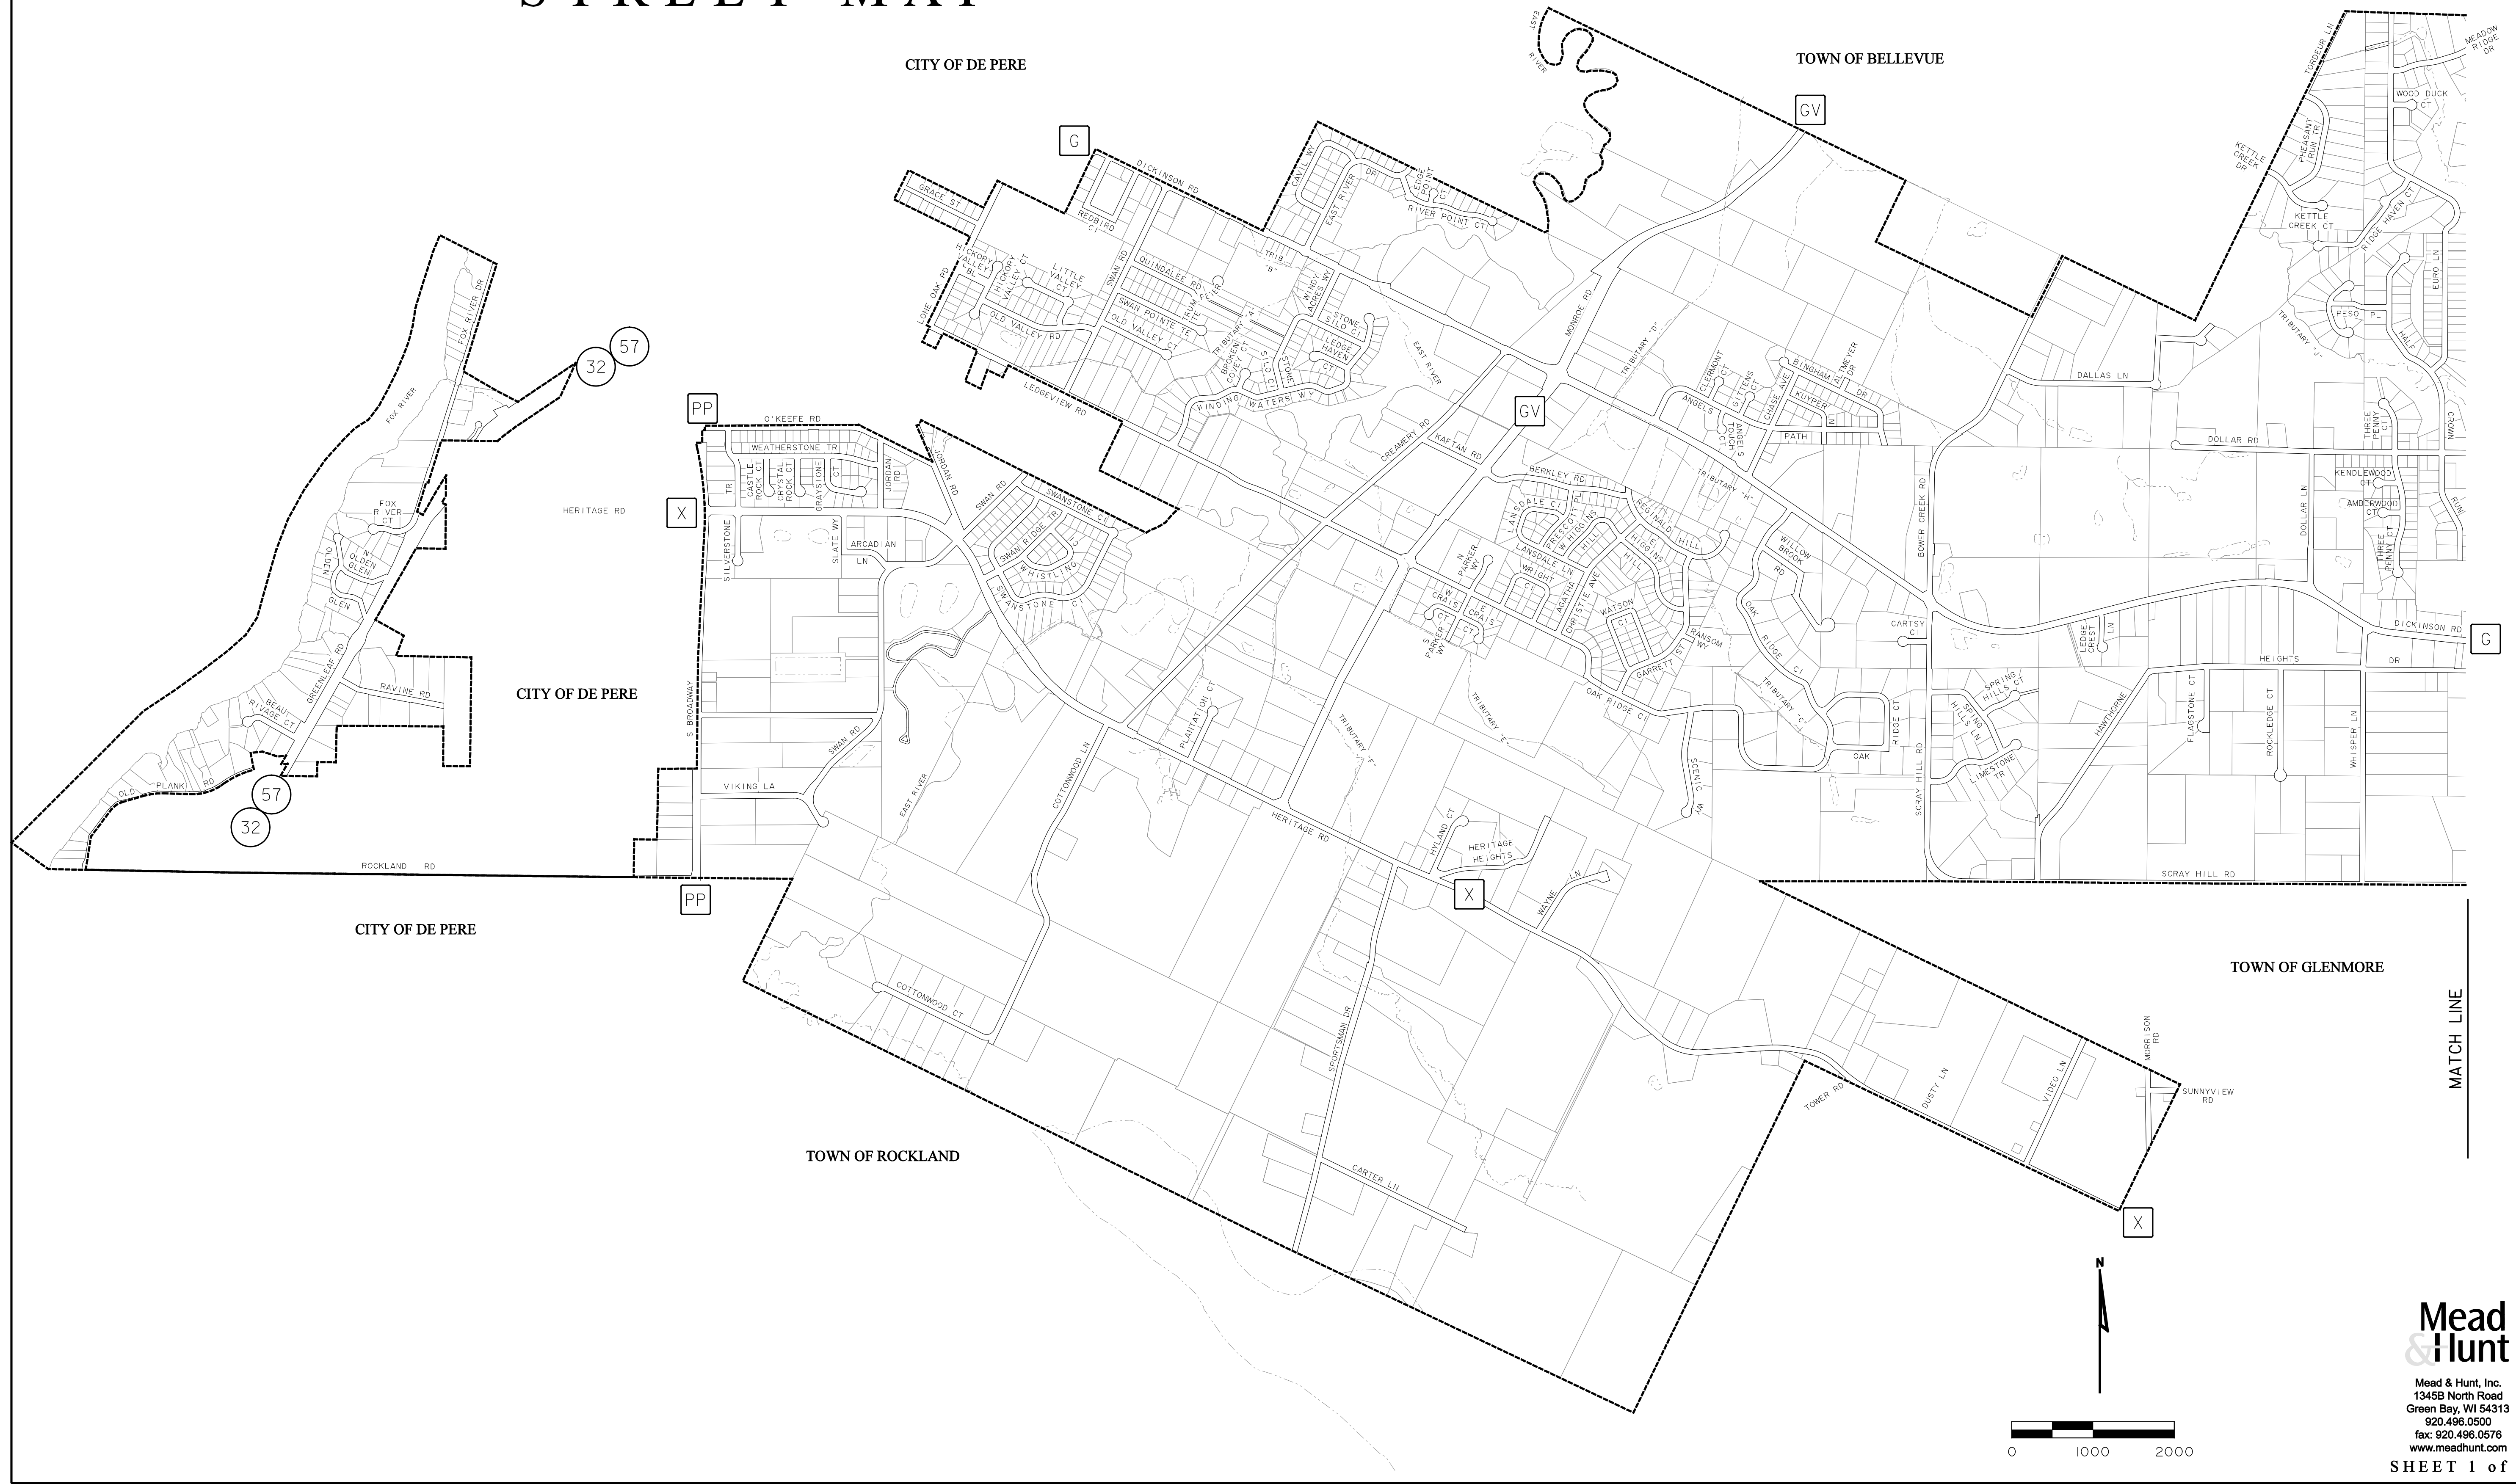

LEDGEVIEW STREET MAP

MATCH LINE

MATCH LINE

Mead & Hunt
 Mead & Hunt, Inc.
 1345B North Road
 Green Bay, WI 54313
 920.496.0500
 fax: 920.496.0576
 www.meadhunt.com
 SHEET 1 of 2