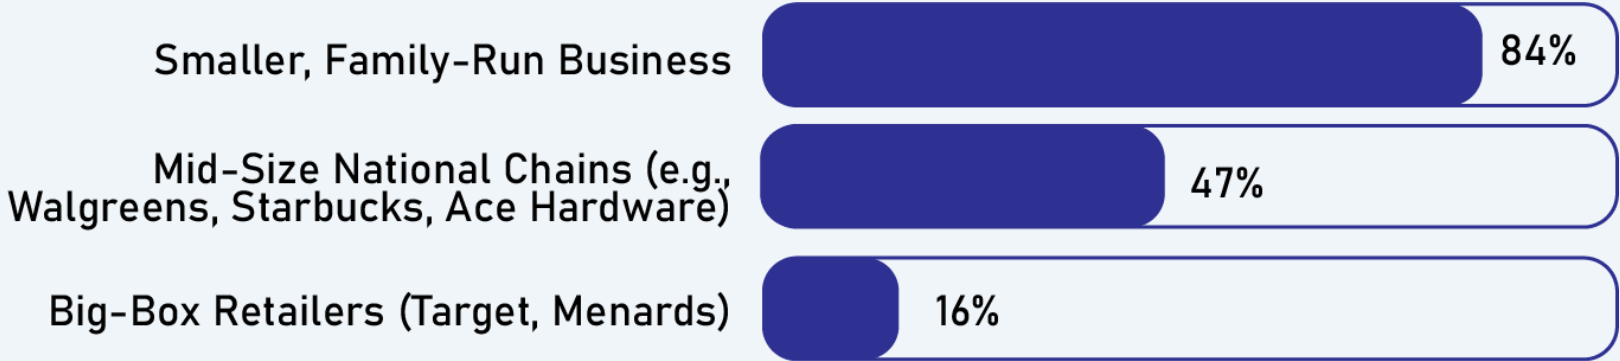

Q.2. What type of commercial development would you consider desirable in Ledgeview?

Most survey respondents would like more small businesses in Ledgeview