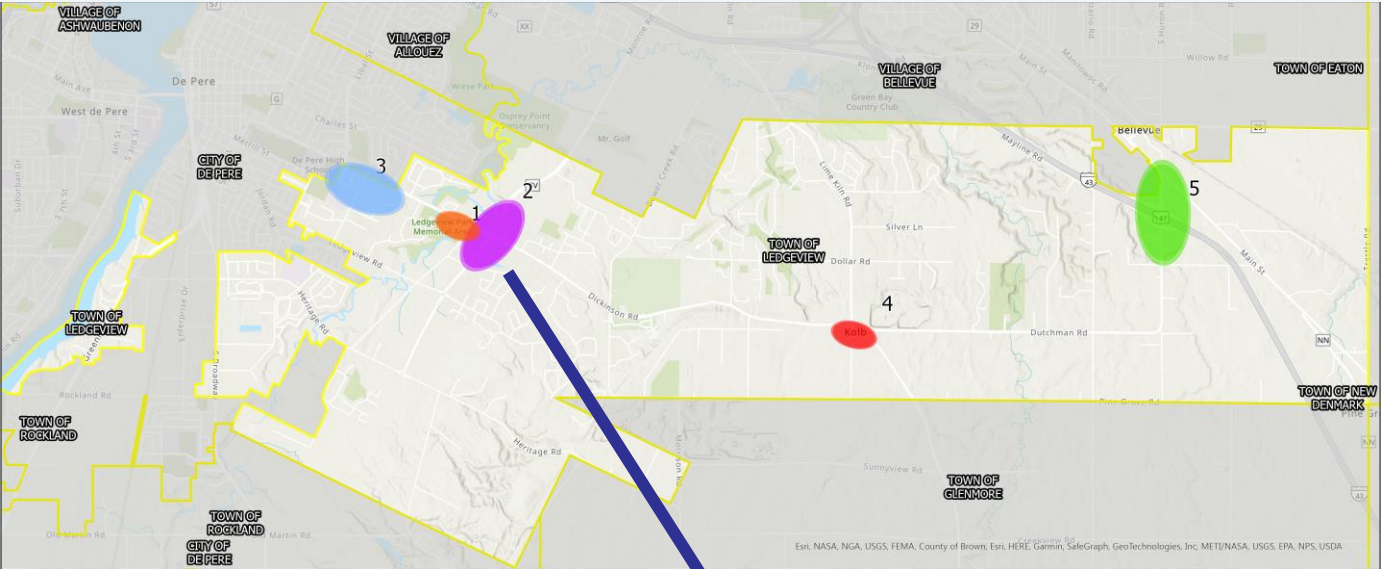

Bars/Breweries

Number of respondents:
232/249 (93%)

Q1. Where is your favorite place in Ledgeview to get food, drinks, coffee, etc.?

Restaurants

Number of respondents:
232/249 (93%)

Q1. Where is your favorite place in Ledgeview to get food, drinks, coffee, etc.?

Coffee Shops

Number of respondents:
232/249 (93%)

Q1. Where is your favorite place in Ledgeview to get food, drinks, coffee, etc.?

Not technically in Ledgeview

15% of places mentioned are not technically in Ledgeview

Q.2. What type of commercial development would you consider desirable in Ledgeview?

Most survey respondents would like more small businesses in Ledgeview

Q.3. Where would you most like to see new commercial development in Ledgeview? (see map below)