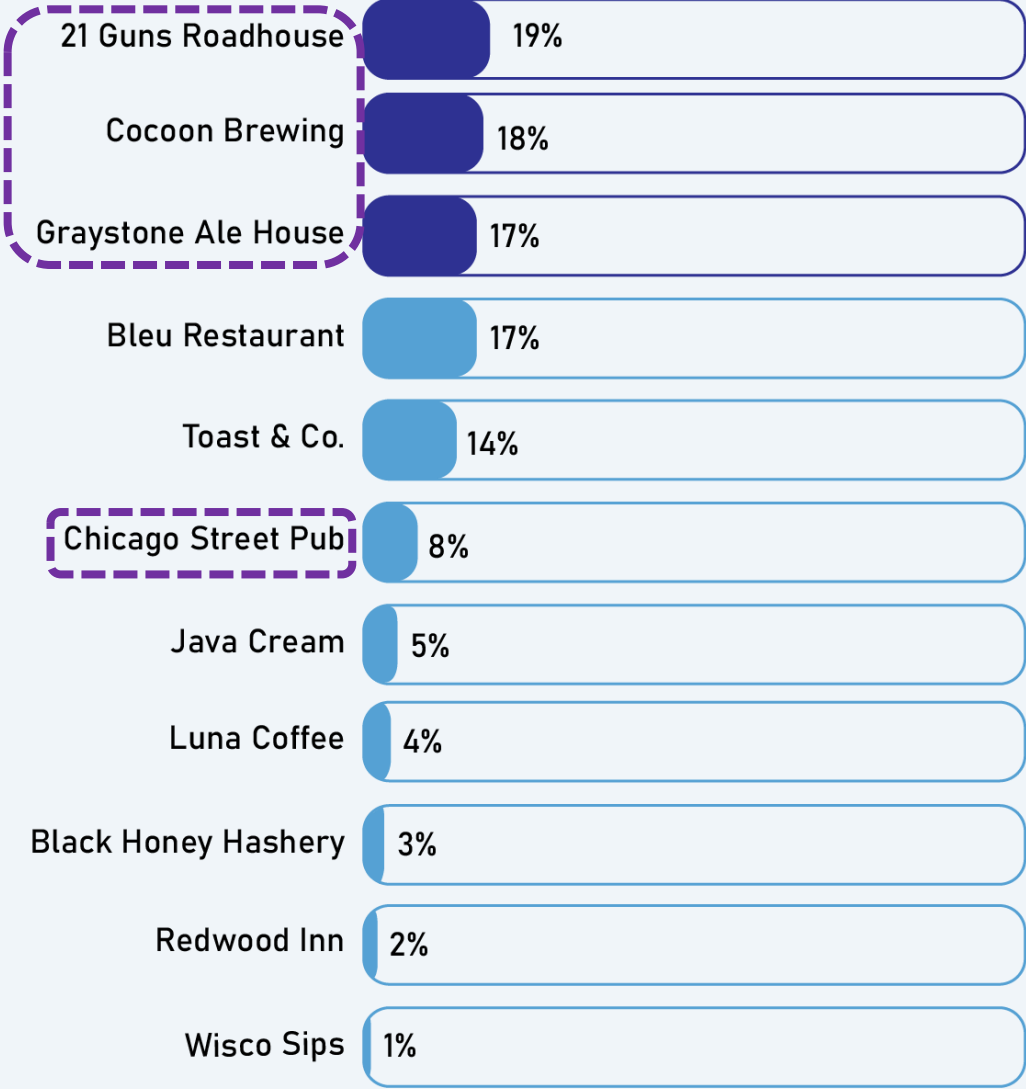

Ledgeview Comprehensive Plan

Micro Survey #2 Results

Updated: January 3, 2024

Q1. Where is your favorite place in Ledgeview to get food, drinks, coffee, etc.?

Number of respondents:
232/249 (93%)

Q1. Where is your favorite place in Ledgeview to get food, drinks, coffee, etc.?

Bars/Breweries

Number of respondents:
232/249 (93%)

Q1. Where is your favorite place in Ledgeview to get food, drinks, coffee, etc.?

Restaurants

Number of respondents:
232/249 (93%)

Q1. Where is your favorite place in Ledgeview to get food, drinks, coffee, etc.?

Coffee Shops

Number of respondents:
232/249 (93%)

Q1. Where is your favorite place in Ledgeview to get food, drinks, coffee, etc.?

Not technically in Ledgeview

15% of places mentioned are not technically in Ledgeview