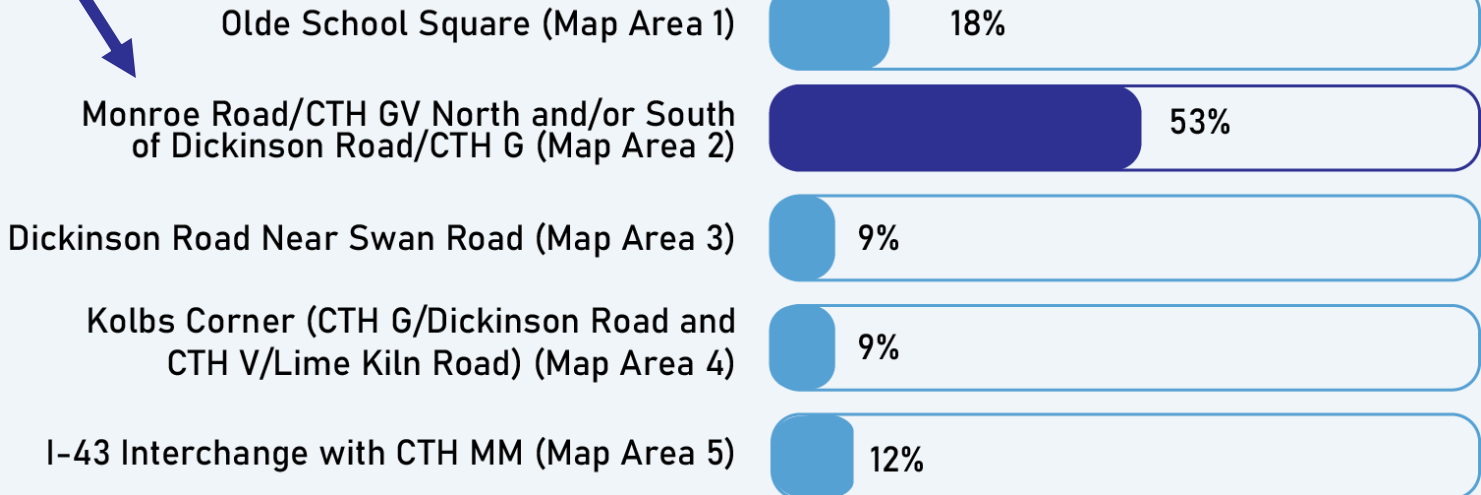

Q.3. Where would you most like to see new commercial development in Ledgeview? (see map below)

Number of respondents:
249/249 (100%)