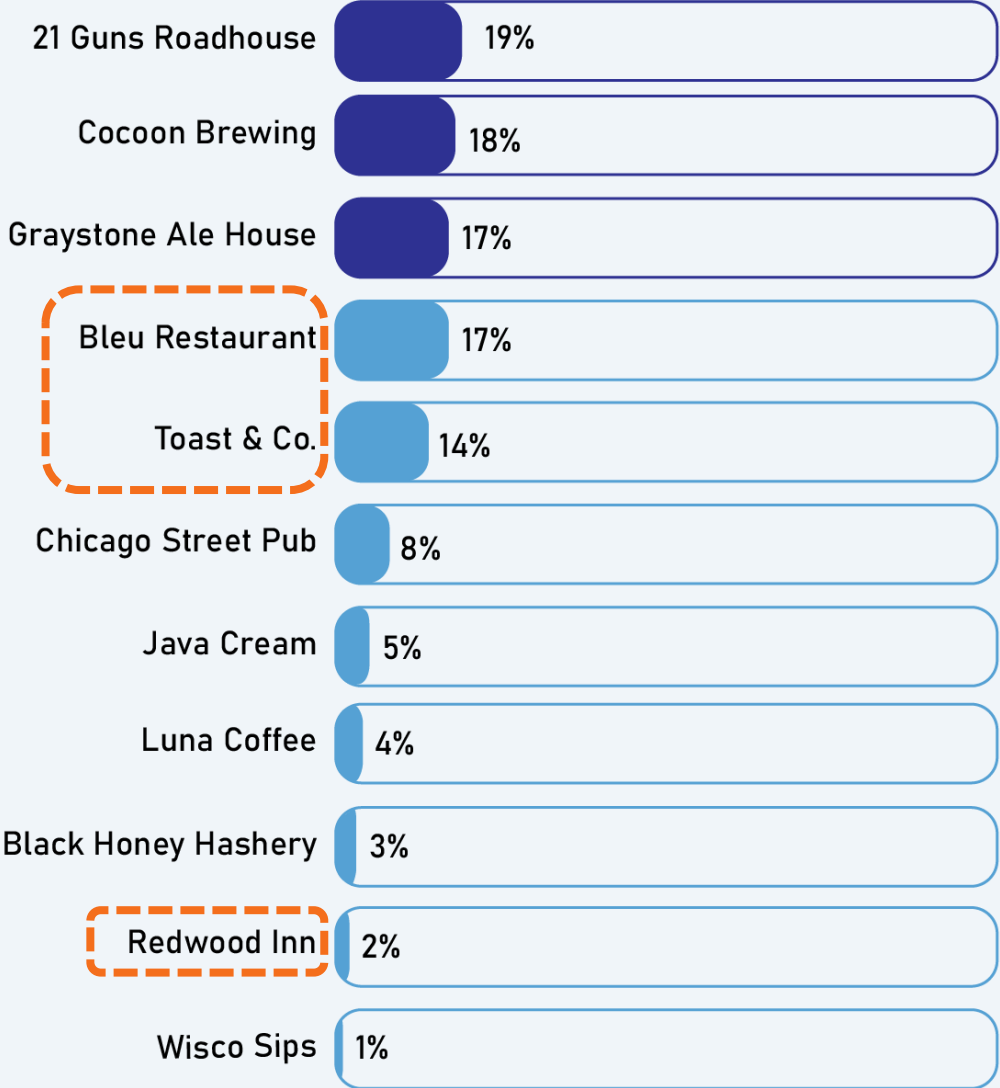

Ledgeview Comprehensive Plan

Micro Survey #2 Results

Updated: January 3, 2024

Q1. Where is your favorite place in Ledgeview to get food, drinks, coffee, etc.?

Number of respondents:
232/249 (93%)

Q1. Where is your favorite place in Ledgeview to get food, drinks, coffee, etc.?

Bars/Breweries

Number of respondents:
232/249 (93%)

Q1. Where is your favorite place in Ledgeview to get food, drinks, coffee, etc.?

Restaurants

Number of respondents:
232/249 (93%)

Q1. Where is your favorite place in Ledgeview to get food, drinks, coffee, etc.?

Coffee Shops

Number of respondents:
232/249 (93%)

Q1. Where is your favorite place in Ledgeview to get food, drinks, coffee, etc.?

Not technically in Ledgeview

15% of places mentioned are not technically in Ledgeview