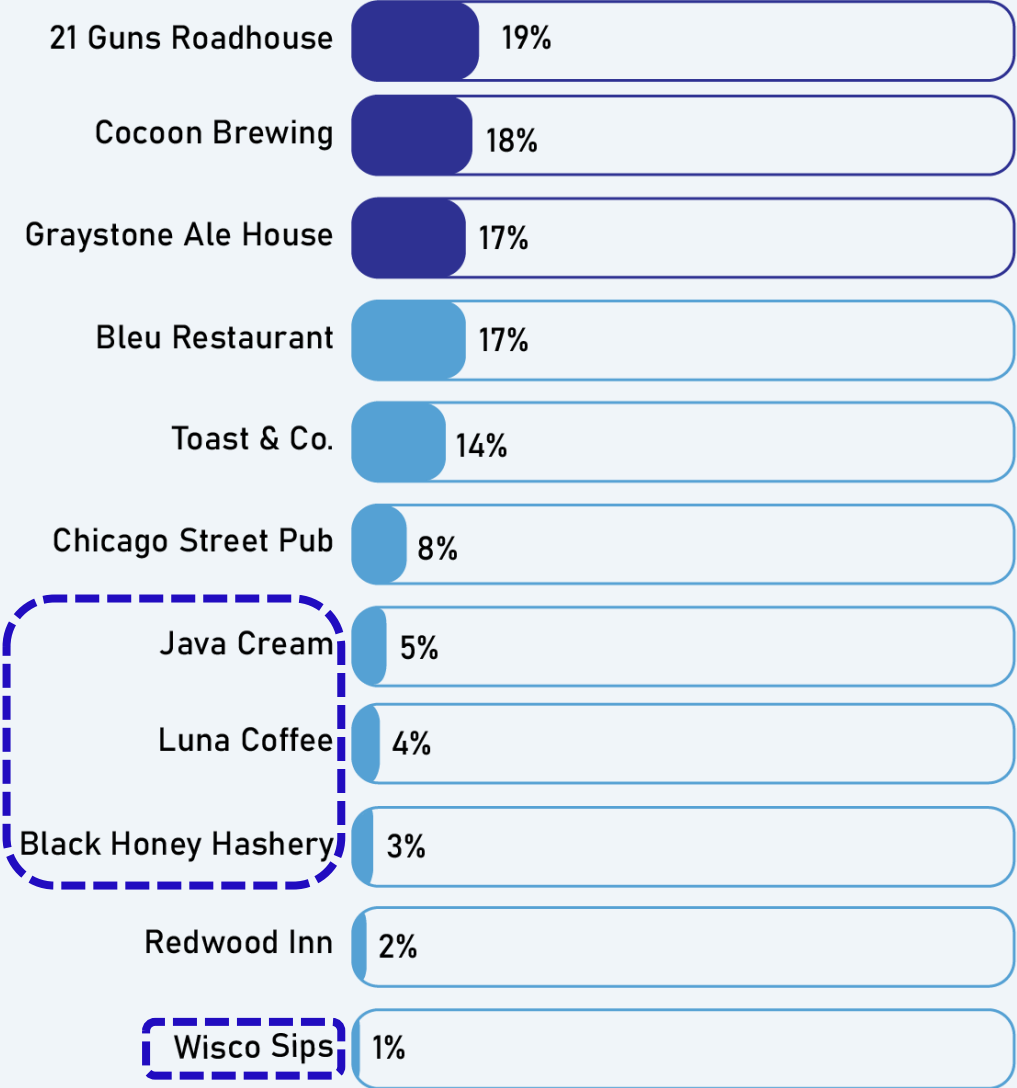

Ledgeview Comprehensive Plan

Micro Survey #2 Results

Updated: January 3, 2024

Q1. Where is your favorite place in Ledgeview to get food, drinks, coffee, etc.?

Number of respondents:
232/249 (93%)

Q1. Where is your favorite place in Ledgeview to get food, drinks, coffee, etc.?

Bars/Breweries

Number of respondents:
232/249 (93%)

Q1. Where is your favorite place in Ledgeview to get food, drinks, coffee, etc.?

Restaurants

Number of respondents:
232/249 (93%)

Q1. Where is your favorite place in Ledgeview to get food, drinks, coffee, etc.?

Coffee Shops

Number of respondents:
232/249 (93%)

Q1. Where is your favorite place in Ledgeview to get food, drinks, coffee, etc.?

Not technically in Ledgeview

15% of places mentioned are not technically in Ledgeview