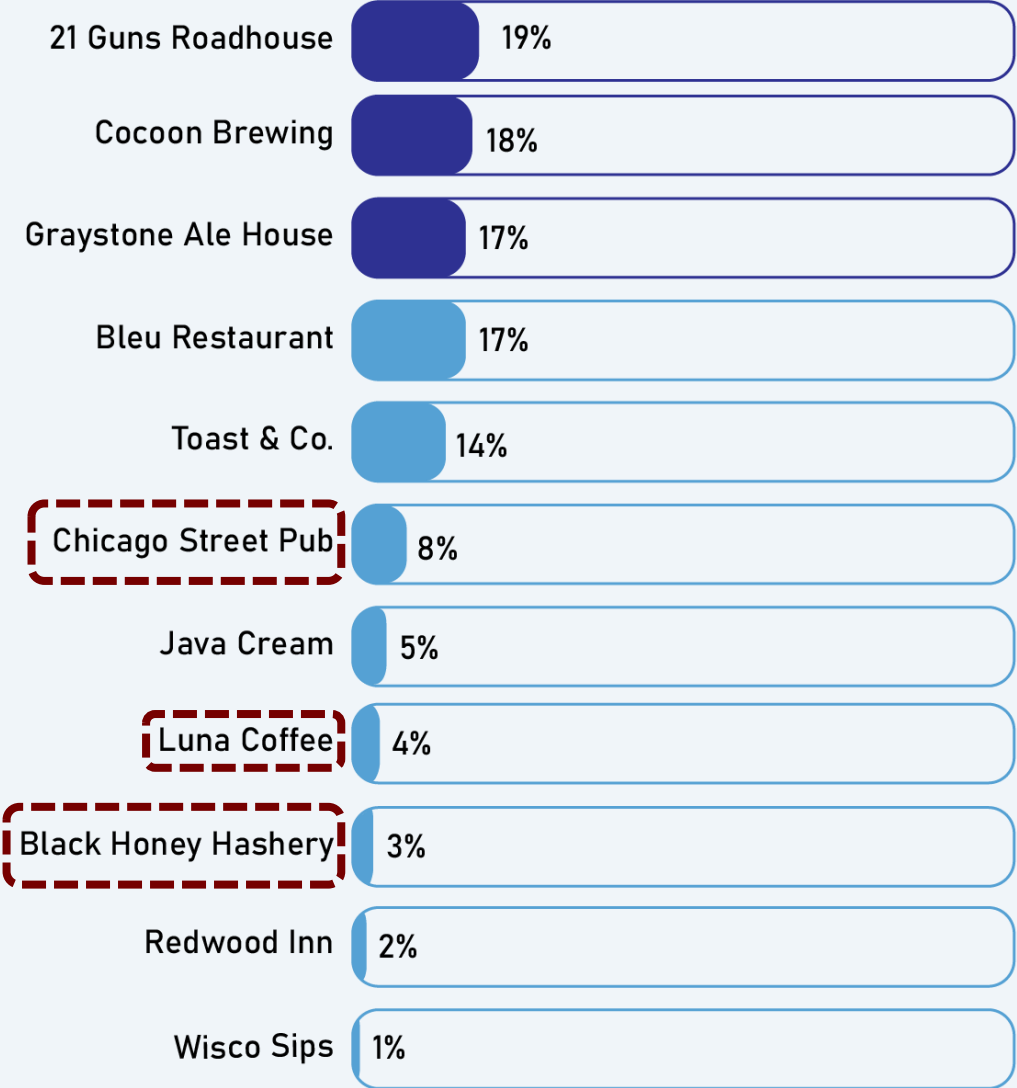

Ledgeview Comprehensive Plan

Micro Survey #2 Results

Updated: January 3, 2024

Q1. Where is your favorite place in Ledgeview to get food, drinks, coffee, etc.?

Number of respondents:
232/249 (93%)

Q1. Where is your favorite place in Ledgeview to get food, drinks, coffee, etc.?

Bars/Breweries

Number of respondents:
232/249 (93%)

Q1. Where is your favorite place in Ledgeview to get food, drinks, coffee, etc.?

Restaurants

Number of respondents:
232/249 (93%)

Q1. Where is your favorite place in Ledgeview to get food, drinks, coffee, etc.?

Coffee Shops

Number of respondents:
232/249 (93%)

Q1. Where is your favorite place in Ledgeview to get food, drinks, coffee, etc.?

Not technically in Ledgeview

15% of places mentioned are not technically in Ledgeview