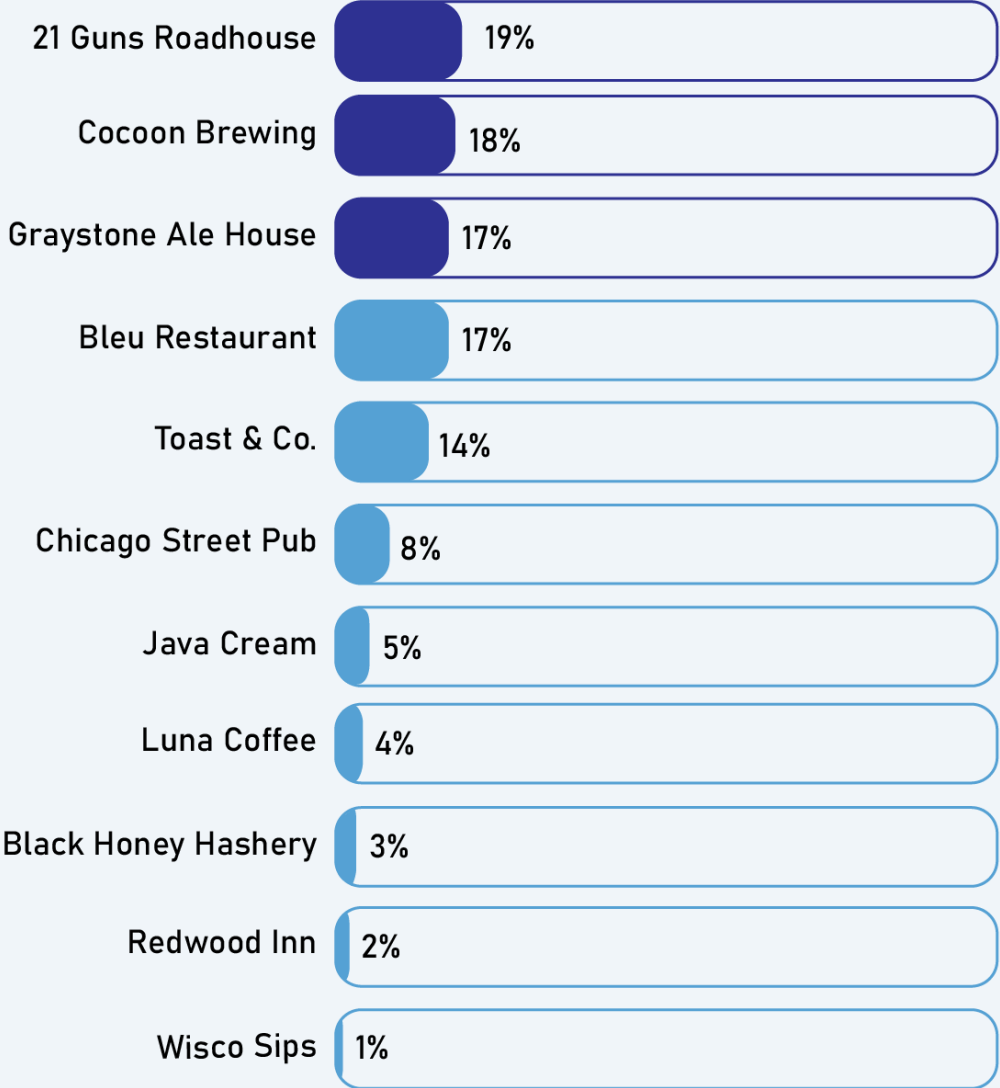

Ledgeview Comprehensive Plan

Micro Survey #2 Results

Updated: January 3, 2024

Q1. Where is your favorite place in Ledgeview to get food, drinks, coffee, etc.?

Number of respondents:
232/249 (93%)

Q1. Where is your favorite place in Ledgeview to get food, drinks, coffee, etc.?

Bars/Breweries

Number of respondents:
232/249 (93%)

Q1. Where is your favorite place in Ledgeview to get food, drinks, coffee, etc.?

Restaurants

Number of respondents:
232/249 (93%)

Q1. Where is your favorite place in Ledgeview to get food, drinks, coffee, etc.?

Coffee Shops

Number of respondents:
232/249 (93%)

Q1. Where is your favorite place in Ledgeview to get food, drinks, coffee, etc.?

Not technically in Ledgeview

15% of places mentioned are not technically in Ledgeview