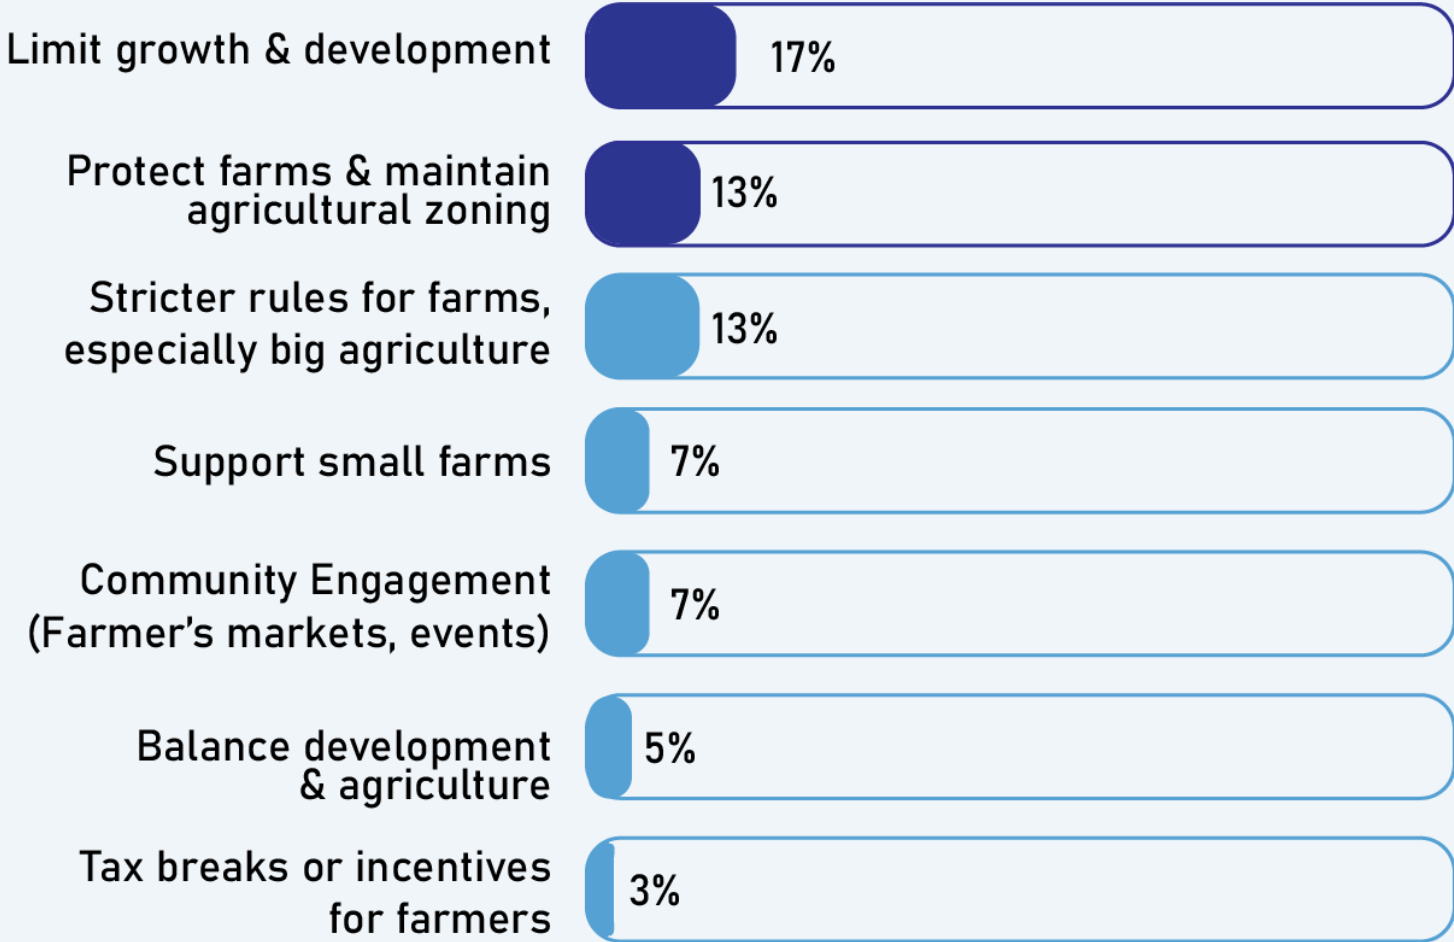

Number of respondents:
182/183 (99%)

Q.2. If you are an active farmer in Ledgeview, what are you farming?

Number of respondents:
169/183 (92%)

Q.3. When thinking about agriculture and farming in Ledgeview, what comes to mind?

Number of respondents:
181/183 (99%)

Q.4. Are you concerned with loss of farmland in Ledgeview?

Not at all concerned

Very Concerned

Average answer

Most respondents were neutral about farmland loss

Q.5. In your opinion, what could the Town do better to support Agriculture and Farming in Ledgeview?

Most respondents support agriculture but would like regulations

Q.6. How do you prefer to get your vegetables?