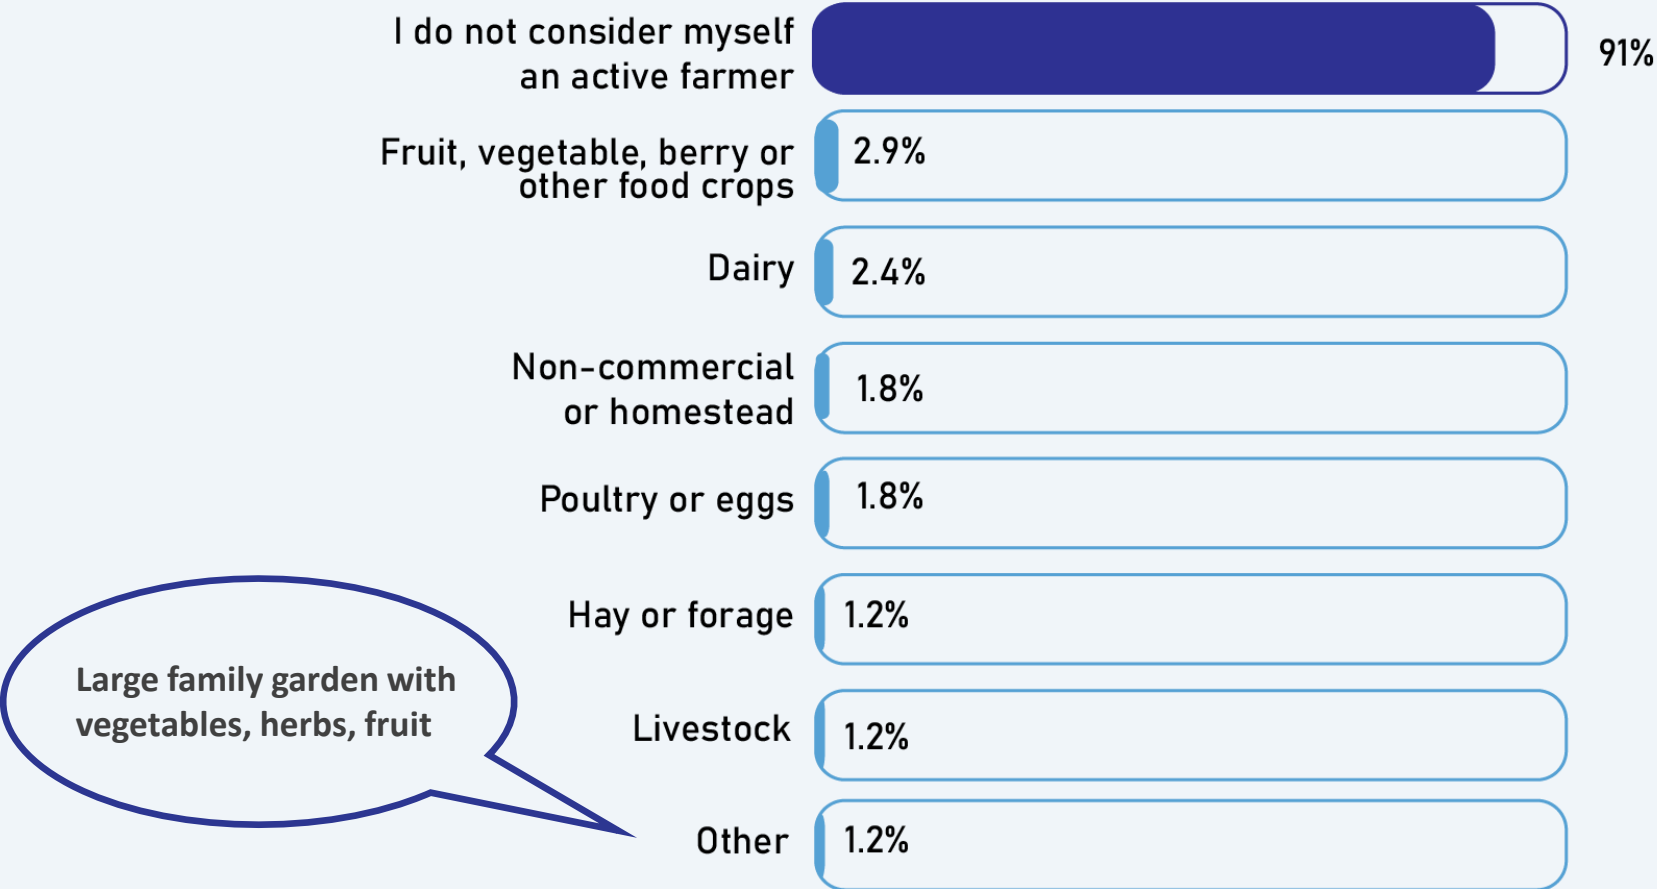

Ledgeview Comprehensive Plan

Micro Survey #4 Results

Updated: January 23, 2024

Q.1. Would you consider yourself an active farmer – someone, for instance, who is actively producing crops or raising animals in Ledgeview? (non-timber)

Number of respondents:
182/183 (99%)

Q.2. If you are an active farmer in Ledgeview, what are you farming?

Number of respondents:
169/183 (92%)

Q.3. When thinking about agriculture and farming in Ledgeview, what comes to mind?